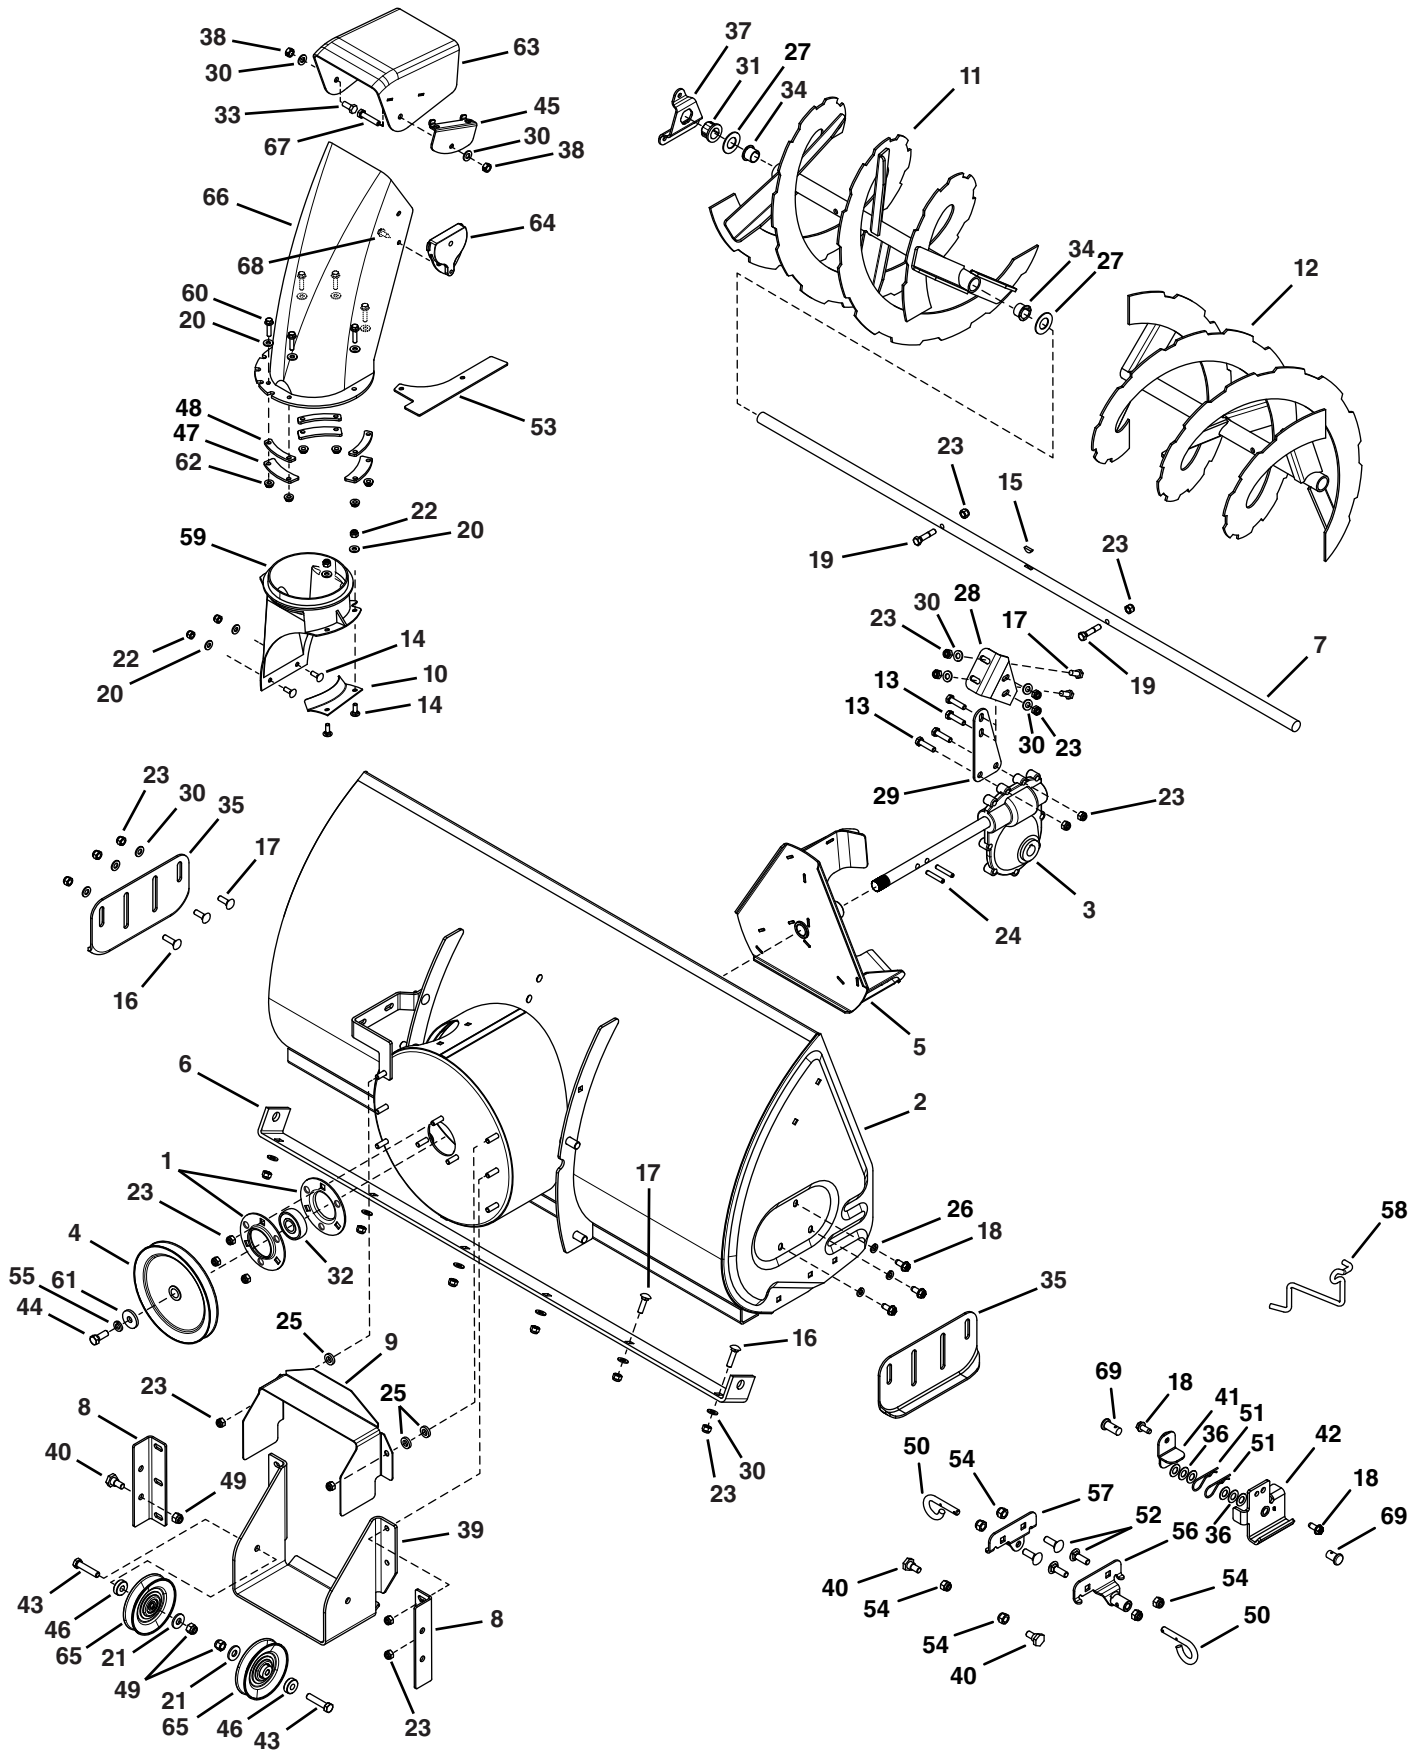

## REPAIR PARTS FOR MODEL LST42H 42" SNOW THROWER

REF	PART NO	QTY	DESCRIPTION	REF	PART NO	QTY	DESCRIPTION
1	28237	2	Flange, Bearing	37	27458BL1	2	Flange, Bearing
2	67629OR1	1	Housing Assembly	38	43064	2	Hex Lock Nut, 1/4-20 x 20
3	71464	1	Gear Assembly	39	27502BL3	1	Bracket, Idler
4	47026	1	Pulley, V Type	40	48106	4	Bolt, Shoulder
5	69823BL3	1	Impeller Assembly	41	6-162BL1	1	Hanger Bracket, L.H.
6	24773BL3	1	Scraper Plate	42	25774BL1	1	Hanger Bracket, R.H.
7	25982	1	Shaft, Auger Gearbox	43	41576	2	Hex Bolt, 3/8-16 x 1-3/4"
8	27508BL1	2	Bracket, Down Stop	44	44377	1	Hex Bolt, 3/8-24 x 1"
9	24816BL3	1	Cover, Belt	45	27584BL1	1	Bracket, Cable
10	27510BL1	1	Chute Reinforcement	46	42850	2	Spacer
11	67689GY1	1	Auger Assembly, L.H.	47	27809	3	Chute Keeper
12	67688GY1	1	Auger Assembly, R.H.	48	27810	3	Chute Spacer
13	43063	4	Bolt, Hex 5/16-18 x 1"	49	HA21362	4	Hex Nut, 3/8-16 Nylock
14	44950	4	Carriage Bolt, 1/4-20 x 3/4"	50	43038	2	Pin, Pivot Lock
15	HA20185	1	#61 Woodruff Key	51	43343	2	Pin, Hair Cotter #4 (1/8")
16	44326	5	Carriage Bolt, 5/16-18 x 1" Lg.	52	43350	6	Carriage Bolt, 3/8-16 x 1"
17	43080	10	Carriage Bolt, 5/16-18 x 3/4" Lg.	53	27509BL1	1	Bracket, Chute Anti-rotation
18	47630	8	Bolt, Self-Tap 5/16" x 3/4"	54	47572	4	Hex Lock Nut, 3/8-16 Flanged
19	42849	2	Bolt, Shear 5/16-18 x 1-1/2"	55	43003	1	Lock Washer, 3/8"
20	43088	4	Washer, 1/4"	56	64452BL1	1	Hanger Bracket Assembly, R.H.
21	43070	2	Washer, 3/8"	57	64451BL1	1	Hanger Bracket Assembly, L.H.
22	47189	4	Hex Nut, 1/4-20 Nylock	58	47043	1	Keeper, Engine Pulley
23	47810	29	Hex Nut, 5/16-18 Nylock	59	731-1379A	1	Chute Adapter
24	41625	2	Spiral Pin, 1/4" x 1-1/2" Lg.	60	43661	6	Hex Bolt, 1/4-20 x 1"
25	42846	3	Bushing	61	42828	1	Washer,
26	43086	6	Lock Washer, 5/16"	62	47598	6	Hex Lock Nut, 1/4" Flanged
27	43009	6	Washer, .785" x 1.57" x .057"	63	41620	1	Chute, Upper
28	27915BL3	1	Brace, Gearbox Top	64	42834	1	Guide, Cable
29	27916BL3	1	Brace, Gearbox Lower	65	47044	2	Pulley, V Type 4"
30	43081	18	Washer, 5/16" Std. Wrt.	66	41621	1	Chute, Lower
31	47615	2	Bearing, Flange	67	43085	1	Hex Bolt, 5/16-18 x 1-1/2"
32	42844	1	Bearing, Ball	68	41622	1	Screw, 1/4-14 x 5/8"
33	43182	1	Hex Bolt, 5/16-18 x 3/4"	69	44044	2	Pin, Clevis 3/8" x 3/4"
34	42953	4	Bearing, Split, 3/4"				
35	24279BL1	2	Skid Shoe		3-141	1	Owner's Manual
36	R19131316	6	Washer, .406 x .812 x .062				