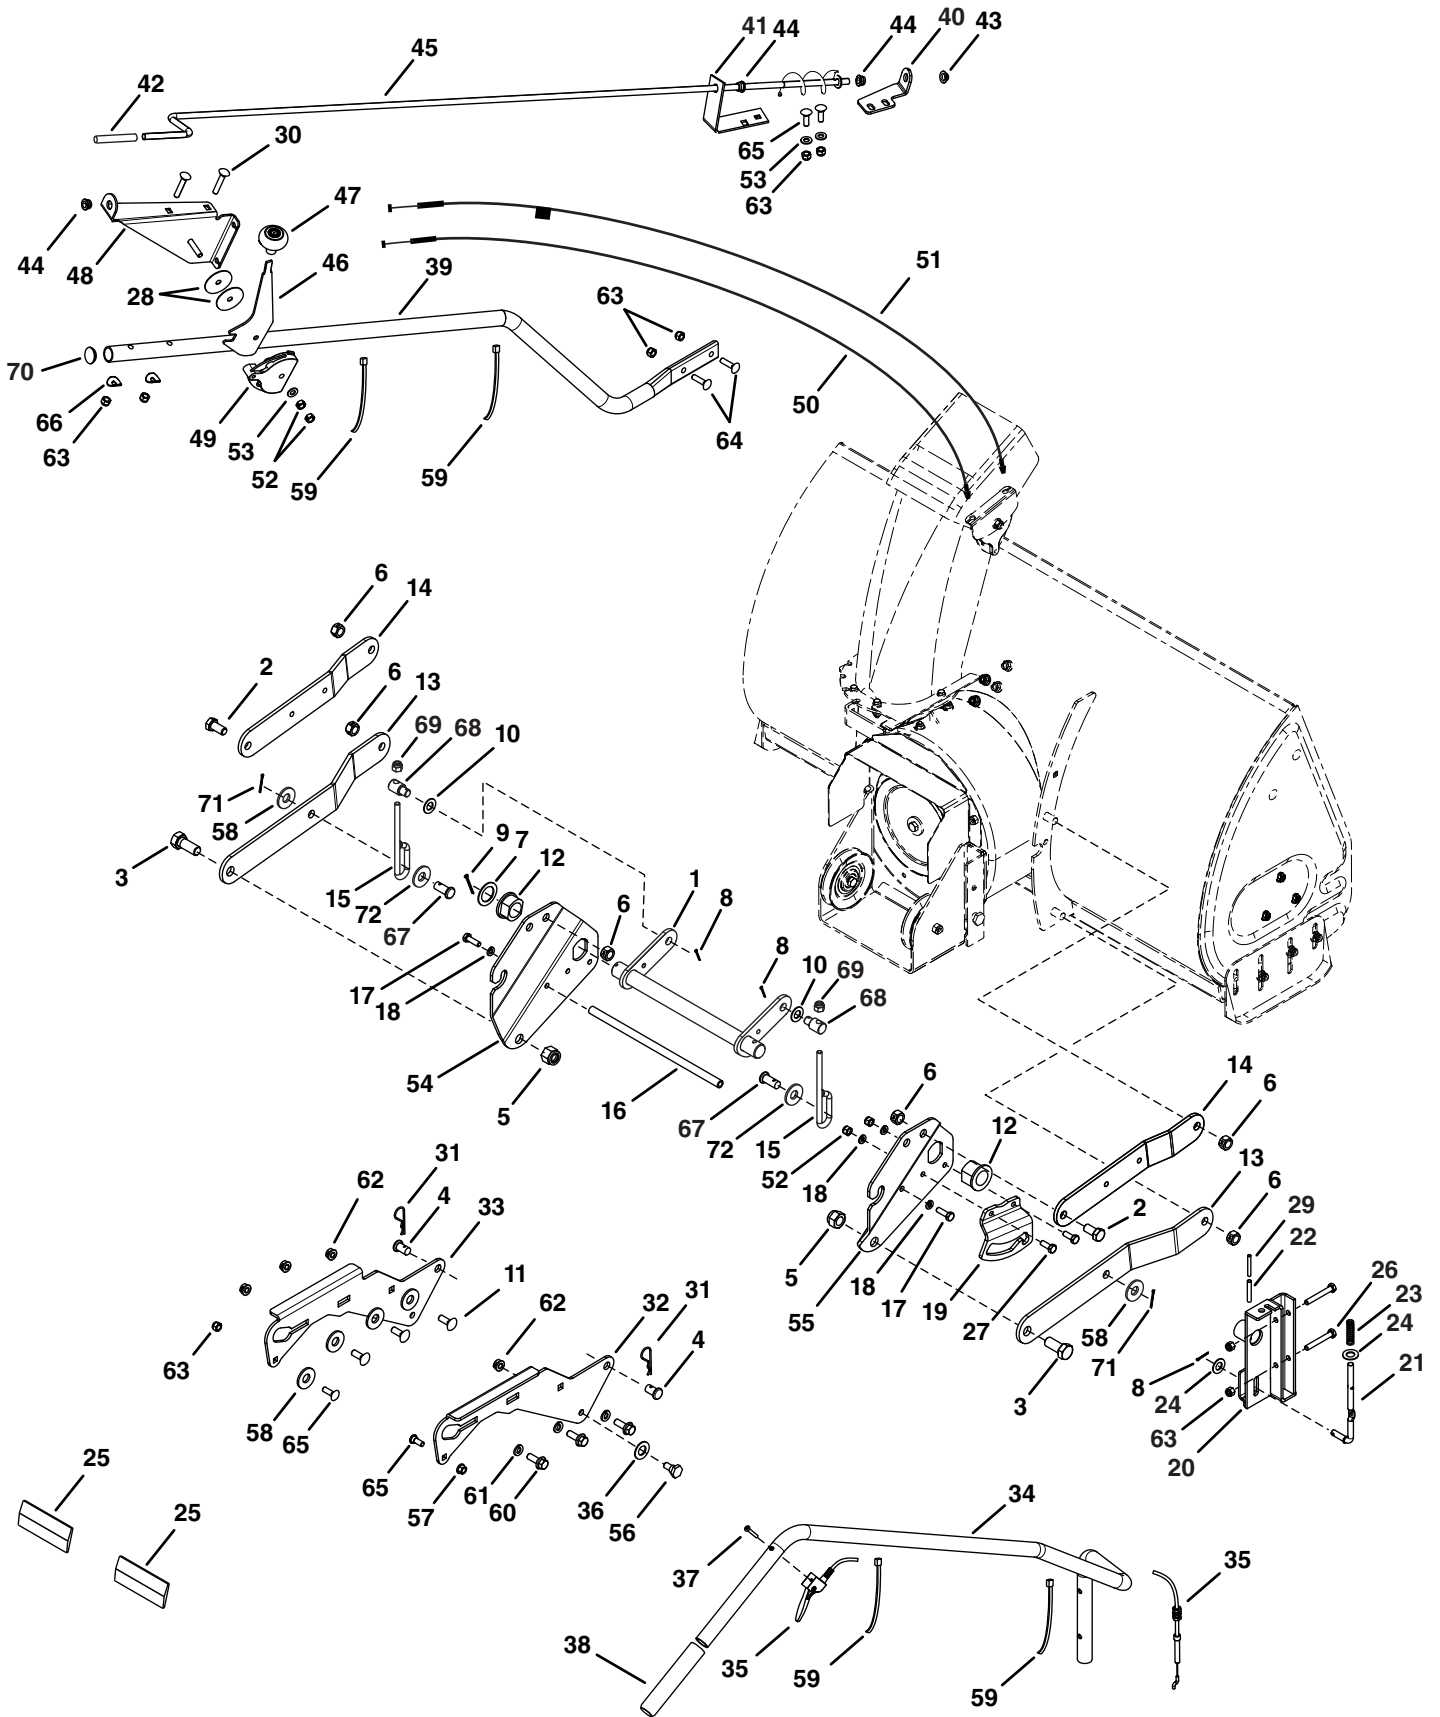

REPAIR PARTS FOR MODEL LST42H 42" SNOW THROWER

REPAIR PARTS FOR MODEL LST42H 42" SNOW THROWER

REF	PART NO	QTY	DESCRIPTION	REF	PART NO	QTY	DESCRIPTION
1	68550BL3	1	Lift Shaft Assembly	37	49266	1	Screw, Oval #10-24 x 1-1/2"
2	41616	2	Hex Bolt, 1/2-13 x 1"	38	44482	1	Grip, Handle
3	41614	2	Hex Bolt, 5/8-11 x 1-1/2"	39	27914GY1	1	Tube, Crank Rod Support
4	42842	2	Pin, Clevis 1/2" x 7/8"	40	24393BL1	1	Bracket, Chute Crank
5	41615	2	Nut, Hex Lock 5/8-11 Thread	41	27708BL1	1	Bracket, Chute Crank
6	43262	6	Nut, Hex Lock 1/2-13	42	HA9822	1	Grip
7	43601	1	Washer, 1.59" x 1.032" x .060"	43	44917	1	Palnut, 3/8"
8	142	3	Pin, Cotter 1/8" x 3/4"	44	42839	3	Bushing, 3/8" Plastic
9	43093	1	Pin, Cotter 1/8" x 1-1/2"	45	68225	1	Assembly, Chute Crank Rod
10	R19171616	2	Washer, 17/32" x 1"	46	27585BL1	1	Handle, Chute Tilt
11	43350	6	Carriage Bolt, 3/8-16 x 1"	47	42833	1	Knob
12	42939	2	Bearing, Flange With Flats	48	68405GY1	1	Assembly, Chute Tilt Bracket
13	27753BL3	2	Link, 15.80" Long	49	42834	1	Guide, Cable
14	27752BL3	2	Link, 11.75" Long	50	42835	1	Cable, Chute Control
15	41807	2	Rod Lift	51	42836	1	Cable, Chute Control with Clip
16	24311	1	Rod, Spacer	52	43064	4	Nut, Hex Lock 5/16-18
17	47599	2	Hex Bolt, 5/16-18 x 1" (Locking)	53	43081	3	Washer, 5/16"
18	43086	4	Lock Washer, 5/16"	54	24285BL1	1	Plate, Mounting (L.H.)
19	24820BL1	1	Bracket, Lift	55	24284BL1	1	Plate, Mounting (R.H.)
20	67784BL3	1	Assembly, Handle Lift Bracket	56	48106	2	Bolt, Shoulder
21	48049	1	Rod, Index Lift	57	46584	1	Nut, Whizlock, 5/16-18
22	47369	1	Pin, Spring 3/16" x 1-3/4"	58	R19172410	10	Washer, 1/2"
23	42955	1	Spring, Compression	59	726-0178	4	Tie, Nylon
24	R19131316	2	Washer, 13/32" x 13/16"	60	47631	6	Hex Bolt, 3/8-16 x 1" Self Tap
25	47788	2	Reflector, Rear	61	43003	6	Lock Washer, 3/8"
26	43084	2	Hex Bolt, 5/16-18 x 1-3/4"	62	47572	6	Nut, Flanged Lock 3/8-16
27	43182	2	Hex Bolt, 5/16-18 x 3/4"	63	47810	10	Nut, Nylock Hex 5/16-18
28	43572	2	Washer, .343" x 1.5" x .059"	64	43682	2	Carriage Bolt, 5/16-18 x 1-1/4"
29	47368	1	Pin, Spring 5/16" x 1-3/4"	65	44326	4	Carriage Bolt, 5/16-18 x 1"
30	44215	2	Carriage Bolt, 5/16-18 x 1-3/4"	66	44695	2	Washer, Bowed
31	43343	2	Pin, Haircotter #4 (1/8")	67	44062	2	Pin, Clevis 1/2" x 1"
32	25678BL1	1	Plate, Side (R.H.)	68	24807	2	Trunnion, Lift
33	25679BL1	1	Plate, Side (L.H.)	69	HA21362	2	Nut, Nylock Hex 3/8-16
34	49916GY1	1	Tube, Lift Handle	70	42991	1	Plug
35	49912	1	Trigger and Lift Cable Assembly	71	43010	2	Pin, Cotter 1/8" x 1-1/4"
36	43070	2	Washer, 3/8"	72	1540-59	2	Washer, .52" x 1.062" x .09"