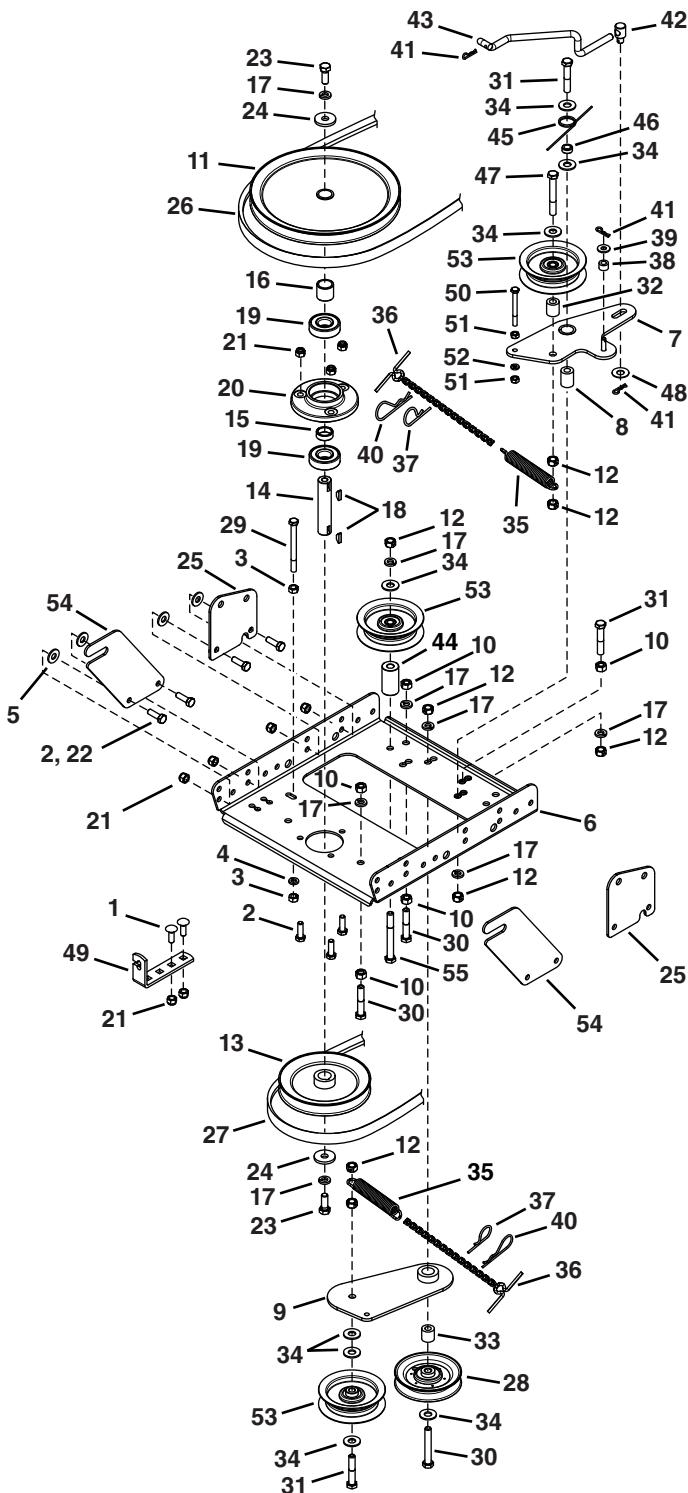

REPAIR PARTS FOR MODEL LST42H 42" SNOW THROWER

REF	PART NO	QTY	DESCRIPTION
7	63904BL1	1	Idler Arm Assembly
8	24286	1	Spacer, Pivot
9	63762BL1	1	Idler Bracket Assembly
10	43015	5	Hex Nut, 3/8-16
11	46981	1	Pulley, V Type 9"
12	43082	8	Nut, Hex Lock, 3/8-16
13	46982	1	Pulley, V Type 5-1/2"
14	27582	1	Shaft
15	42830	1	Spacer
16	42831	1	Spacer
17	43003	7	Lock Washer, 3/8"
18	42827	2	Key
19	42829	2	Bearing, Ball
20	27781BL1	1	Housing, Bearing
21	47810	13	Hex Nut, 5/16-18 Nylock
22	43182	4	Hex Bolt, 5/16-18 x 3/4"
23	44377	2	Hex Bolt, 3/8-24 x 1"
24	42828	2	Washer
25	27016BL1	2	Front Pulley Frame Bracket
26	46989	1	Belt, V Type Drive (55")
	48138	1	Belt, V Type Drive (56")
27	42992	1	Belt, V Type Auger
28	47044	1	Pulley, V Type 4"
29	47025	1	Hex Bolt, 5/16-18 x 3-1/2"
30	43432	3	Hex Bolt, 3/8-16 x 2-1/2"
31	43054	3	Hex Bolt, 3/8-16 x 2"
32	24571	1	Spacer
33	24472	1	Spacer, Pivot
34	43070	8	Washer, 3/8"
35	46959	2	Spring
36	46963	2	Chain
37	43055	2	Pin, Hair Cotter, 3/32"
38	23727	1	Spacer
39	43088	1	Washer, 1/4"
40	43343	2	Pin, Hair Cotter #4 (1/8")
41	HA3090	2	Pin, Hair Cotter 5/64"
42	42848	1	Trunnion
43	46948	1	Rod, Engagement
44	25780	1	Spacer
45	47607	1	Spring, Torsion
46	23625	1	Spacer
47	43509	1	Hex Bolt, 3/8-16 x 2-3/4" Lg.
48	47605	1	Washer, Flat 3/8"
49	24558BL1	1	Cable Bracket
50	49870	1	Hex Bolt, 1/4-20 x 2-1/2"
51	43178	2	Hex Nut, 1/4-20
52	43177	1	Lock Washer, 1/4"
53	48883	3	Pulley, Flat 3-5/8"
54	25728BL1	2	Rear Pulley Frame Bracket
55	46938	1	Hex Bolt, 3/8-16 x 3-1/4"

REF	PART NO	QTY	DESCRIPTION
1	43080	2	Carriage Bolt, 5/16-18 x 3/4"
2	43063	7	Hex Bolt, 5/16-18 x 1"
3	43083	2	Hex Nut, 5/16-18
4	43086	1	Lock Washer, 5/16"
5	43081	20	Washer, 5/16" Std. Wrt.
6	2-197BL3	1	Frame, Clutch and Pulley